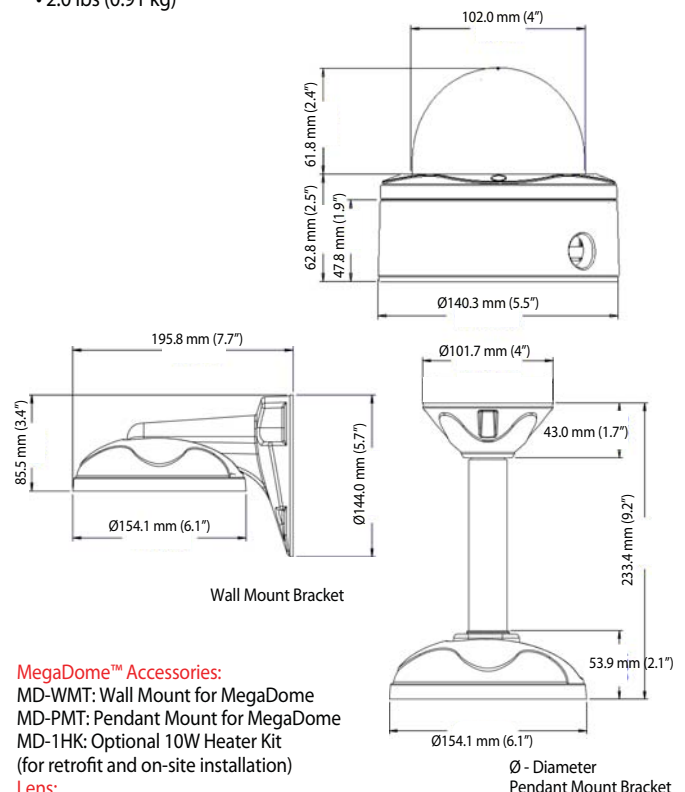

### Mechanical

- Easily adjustable camera gimbal with 360° pan and 90° tilt
- Die-cast aluminum chassis with 4" polycarbonate dome bubble
- Total Unit dimensions:
  - Ø5.5 x 4.9 in (H), bubble only: Ø4.0 x 2.4 in (H)
  - Ø140.3 x 124.6 mm (H), bubble only: Ø102 x 61.8 mm (H)
- 2.0 lbs (0.91 kg)