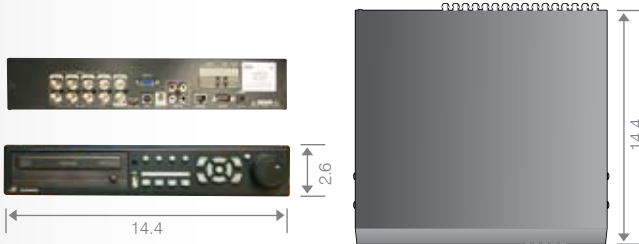

Dimensions (unit : in)

Front/Rear Panel

Summary

The GV-DVR1042DML digital video recorder is a professional DVR that not only replaces the traditional VCR and multiplexer combination but also offers the benefits derived from the latest in digital video processing.

Designed to work with today's broadband networks, the GV-DVR1042DML uses MPEG-4 compression, allowing the user the ability to view and control the DVR across a local or wide area network. Additionally, the smaller file size produced by the MPEG-4 compression standard allows for longer storage times compared with traditional DVR technologies.

With the ability to record at resolutions up to 704 x 480, the GV-DVR1042DML captures crystal clear pictures, creating effective footage for later use and retrieval. With the ability to record up to 120 images per second in CIF resolution users can also record full-motion video if desired. Individual adjustments are possible on a per input basis to optimize the DVR to meet a given installation's requirements for video retention. Video critical for investigation and archiving can be easily exported to a USB memory device or by DVD-RW. The on-screen display functions of the GV-DVR1042DML can be easily controlled by a USB mouse.

Features

- USB Mouse Control
- Web Browser based
- Recording Rate: Max. 120ips (CIF)
- PTZ Control
- Motion Detection
- Jog/Shuttle Play Back
- Loop Through Video
- Ethernet 10/100 Base T
- Built In DVD-RW and USB port
- Multi Language Menu
- Supports up to two internal hard drives
- Simultaneous video output VGA and Composite
- Triplex Operation (Monitoring/Playback/Recording)
- Audio Recording: 4 IN/1 OUT with two-way audio