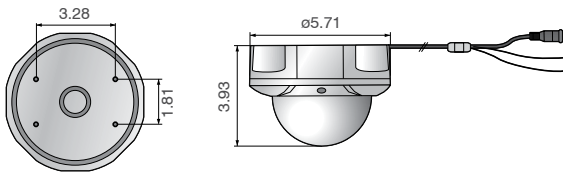

SCC-B9374 1/3" High Resolution, Day/Night, Vandal Resistant, Vari-Focal, IR Dome Camera

Dimensions (unit : in)

Rear Panels

• DAY/NIGHT FUNCTION

The Day/Night function automatically switches to color mode during the day and to black and white mode during the night depending on the level of illumination which makes it ideally suitable for 24/7 surveillance.

Day

Night

• VANDAL AND WEATHER RESISTANT (IP66)

Built for the toughest conditions, the SCC-B9374 is suited for external installation, thanks to its special structure that resists water and dust

Weather Resistant

Recommended Accessories

GV-TRAN-24-40LED, 24VAC, 40VA, Class II plug in transformer

*See accessories page for more options

Specifications

Camera Type	Color/BW	IR Dome Camera
Image	Device	Interline Transfer Type Sony CCD
	Size	1/3"
Scanning	Pixels - Effective	768 (H) x 494 (V) - 380K Pixels
		525 lines, 2:1 Interlace
Min. Scene Illumination	Color	0.4 Lux @ 15IRE (F1.2) 1.3 Lux @ 50IRE (F1.2)
	B/W	0 Lux @ 15IRE (F1.2) 0 Lux @ 50IRE (F1.2)
Shutter Speed		1/60 sec
Functions	AGC	Built-in
	IR	18 pcs LEDs
	CDS	Day/Night Switching
Lens	Size	3.8~9.5mm Vari-focal, DC AutoIrisF1.2
Resolution	Horizontal	540(Color) TVL / 570(B/W) TVL
Video Output	VBS 1.0Vp-p	VBS 1.0Vp-p (75-Load)
S/N Ratio	S/N Ratio	Greater than 48dB (AGC off)
Environmental Conditions	Operating Temperature	14° ~ 122°F (-10° ~ 50°C)
Power	Power Requirement	12VDC / AC24V
	Power Consumption	Normal: 160mA, 2.5W (LED OFF) 5.0W (LED ON)
Physical Specification	Dimensions (exL)	5.71 x 3.94 in / 145 x 100 mm
	Weight	3.1 lb / 1.4kg