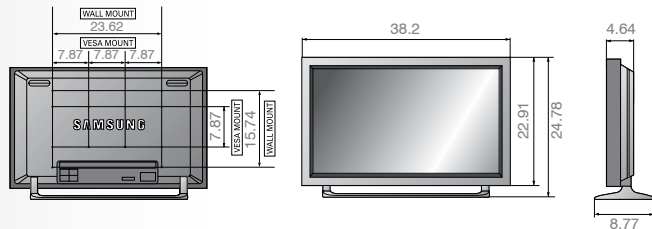

SMT-4011

40" Large Format LCD Display

Dimensions (unit : in)

Front/Rear Panel

Summary

The SMT-4011 large format monitor provides Multi Display Control (MDC) function that allows you to control up to 10 units from your PC with the supplied MDC software.

Bar Type

Pixel Type

Erase Type

Specifications

Picture	Screen Size	40"	
	Resolution	1366 x 768 pixels , 500TV Lines	
	Brightness (cd/m2)	450cd/m ²	
Panel	Contrast	1,200:1	
	Response Time	8ms(GTG)	
	Viewing Angle Degree	(Horz/Vert) 178°/178°	
Picture	Color Supported	16.7 Mil	
Video Signal	Analog RGB, DVI-D, Composite S-Video, Component Video		
Sync. Signal	Separate H/V, Composite, SOG		
Connector	D-Sub, RS232C Cable, DVI-D, USB 2.0, S-Video, CVBS Video, BNC		
Power	Power Consumption	210 Watts @ 120 VAC	
	Stand By Power (DPMS)	<1 Watts	
Type	Internal		
Plug & Play	DDC 2B		
Multimedia Speakers	10Wx2ch (Option)		
Special Features	Anti-image retention, Matrix Video Wall (2 x 2, 3 x 3, 4 x 4, 1 x 5, 5 x 5), Safety Lock, PIP / PBP, VESA Wall Mount Standard, Signal Balance, Vertical Input, External AV Devices		
PC Compatibility	Windows/Mac		
Wall-Mount	Mounting Kit Available (Option)		
Cabinet Color	Black		
Accessories	MDC Programme, User Manual, Tablefoot 2 pcs, RCA RCA Adapter 4 pcs, Power Cable, Remote controller		
Physical Specification	Product Weight	50.7 lbs / 23.5kg	
	Shipment Weight	64.9 lbs / 29.5kg	
	Product Dimension (WxHxD)	(W/Stand)	38.2 x 24.7 x 8.8 in / 971.0 x 629.5 x 223.0 mm
		(W/Out Stand)	38.2 x 22.9 x 4.6 in / 971.0 x 582.0 x 118.0 mm
Shipment Dimension	43.6 x 27.6 x 11in / 1108.0 x 700.0 x 280.0 mm		
Enviornmental Conditions	Operating Temperature	50° ~ 104°F(10° ~ 40°C)	
Stand (Type)	Foot Stand		